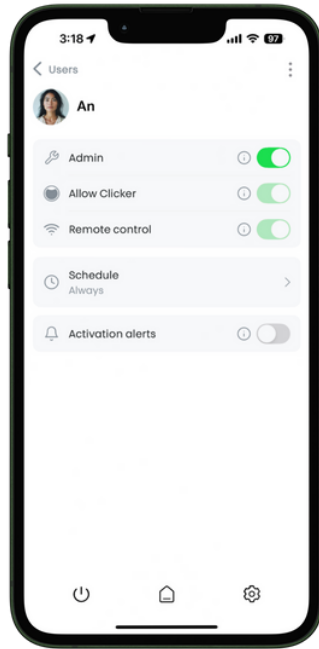

### SKG\*\*\* certification

With SKG\*\*\* certification, the Bold Elite offers top-level security and meets the requirements of the Dutch and Belgian Politiekeurmerk Veilig Wonen.

## lock activation

### access methods

- Control via app (also works offline)
- Manual unlocking with push button ('Push & Go')
- Backup PIN with unique rotation pattern
- Automatic keyless entry
- Remote unlocking via Bold Connect
- Unlocking with Bold Clicker

## Features in the Bold App:

- Easily manage users and grant or revoke access with a single tap.
- Check at any time whether your lock is locked or unlocked – wherever you are.
- Set access schedules: permanent, weekly, or temporary.
- Receive smart notifications for suspicious activity or if you forget to lock the door.
- View the activity log to see who used your Bold, when, and how.