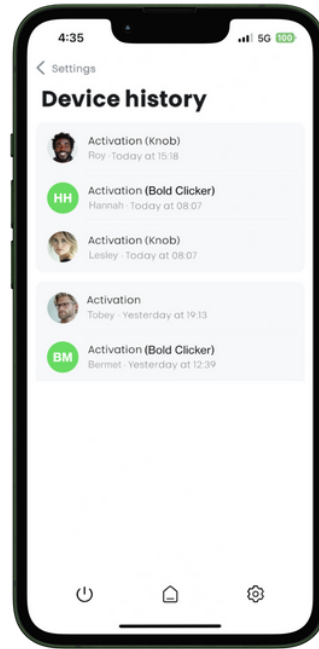

### SKG\*\*\* certification

With SKG\*\*\* certification, the Bold Elite offers top-level security and meets the requirements of the Dutch and Belgian Politiekeurmerk Veilig Wonen.

## lock activation

### access methods

- Control via app (also works offline)
- Manual unlocking with push button ('Push & Go')
- Backup PIN with unique rotation pattern
- Automatic keyless entry
- Remote unlocking via Bold Connect
- Unlocking with Bold Clicker

## Features in the Bold App:

- Easily manage users and grant or revoke access with a single tap.
- Check at any time whether your lock is locked or unlocked – wherever you are.
- Set access schedules: permanent, weekly, or temporary.
- Receive smart notifications for suspicious activity or if you forget to lock the door.
- View the activity log to see who used your Bold, when, and how.