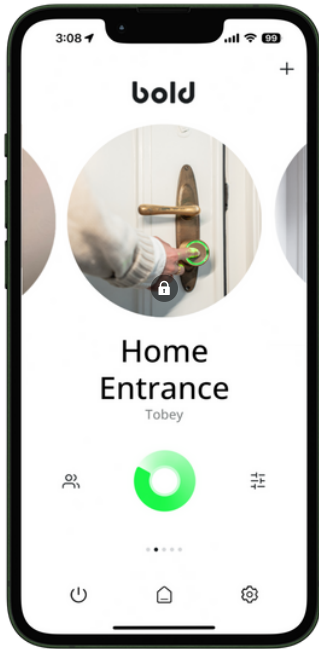

Features in the Bold App:

- Easily manage users and grant or revoke access with a single tap.
- Check at any time whether your lock is locked or unlocked – wherever you are.
- Set access schedules: permanent, weekly, or temporary.
- Receive smart notifications for suspicious activity or if you forget to lock the door.
- View the activity log to see who used your Bold, when, and how.