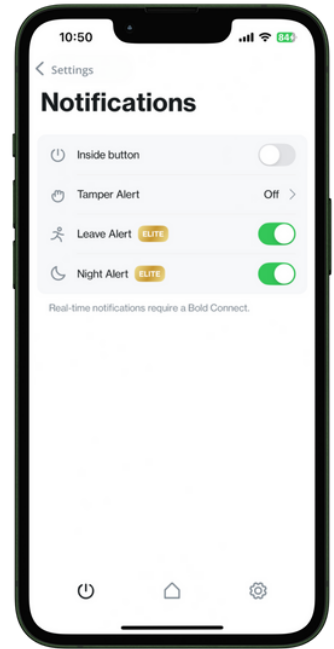

Features in the Bold App:

- Easily manage users and grant or revoke access with a single tap.
- Check at any time whether your lock is locked or unlocked – wherever you are.
- Set access schedules: permanent, weekly, or temporary.
- Receive smart notifications for suspicious activity or if you forget to lock the door.
- View the activity log to see who used your Bold, when, and how.